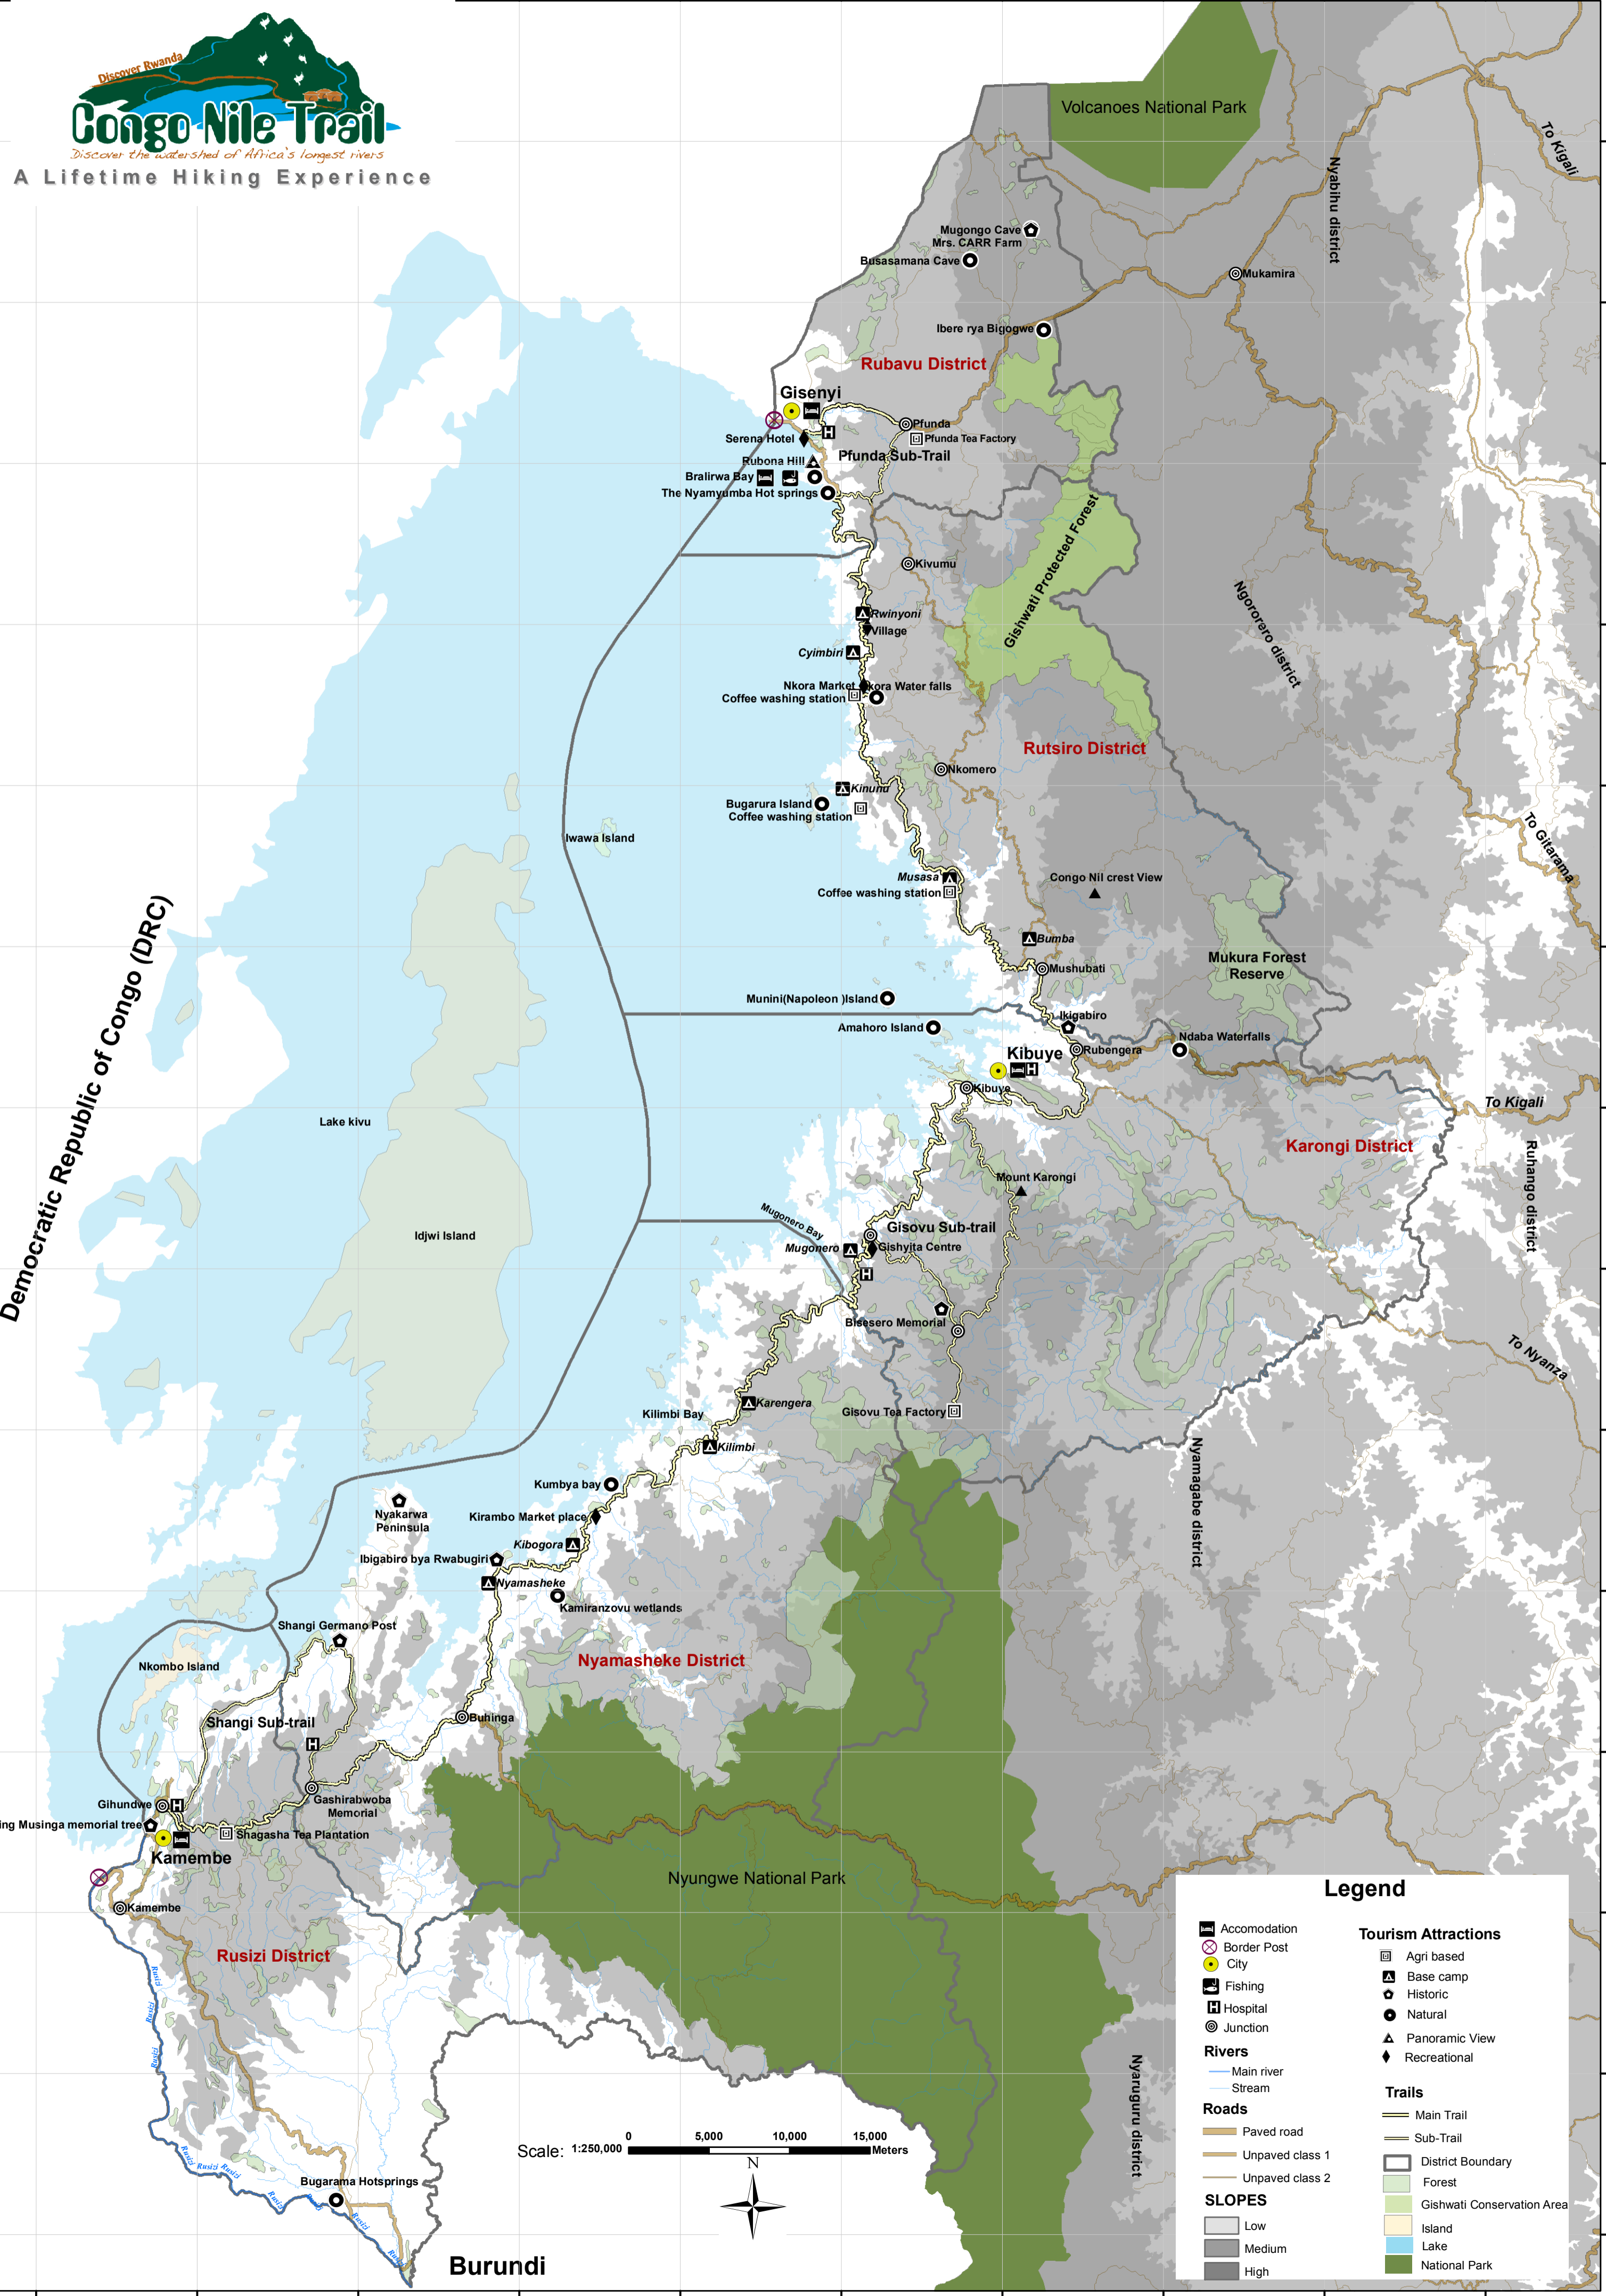

370000 380000 390000 400000 410000 420000 430000 440000 450000 460000

Democratic Republic of Congo (DRC)

370000 380000 390000 400000 410000 420000 430000 440000 450000 460000

9830000 9820000 9810000 9800000 9790000 9780000 9770000 9760000 9750000 9740000 9730000 9720000 9710000 9700000

9830000 9820000 9810000 9800000 9790000 9780000 9770000 9760000 9750000 9740000 9730000 9720000 9710000 9700000

Scale: 1:250,000 0 5,000 10,000 15,000 Meters

Legend

	Accommodation		Agri based
	Border Post		Base camp
	City		Historic
	Fishing		Natural
	Hospital		Panoramic View
	Junction		Recreational
Rivers		Trails	
	Main river		Main Trail
	Stream		Sub-Trail
Roads			District Boundary
	Paved road		Forest
	Unpaved class 1		Gishwati Conservation Area
	Unpaved class 2		Island
SLOPES			Lake
	Low		National Park
	Medium		
	High		

Burundi